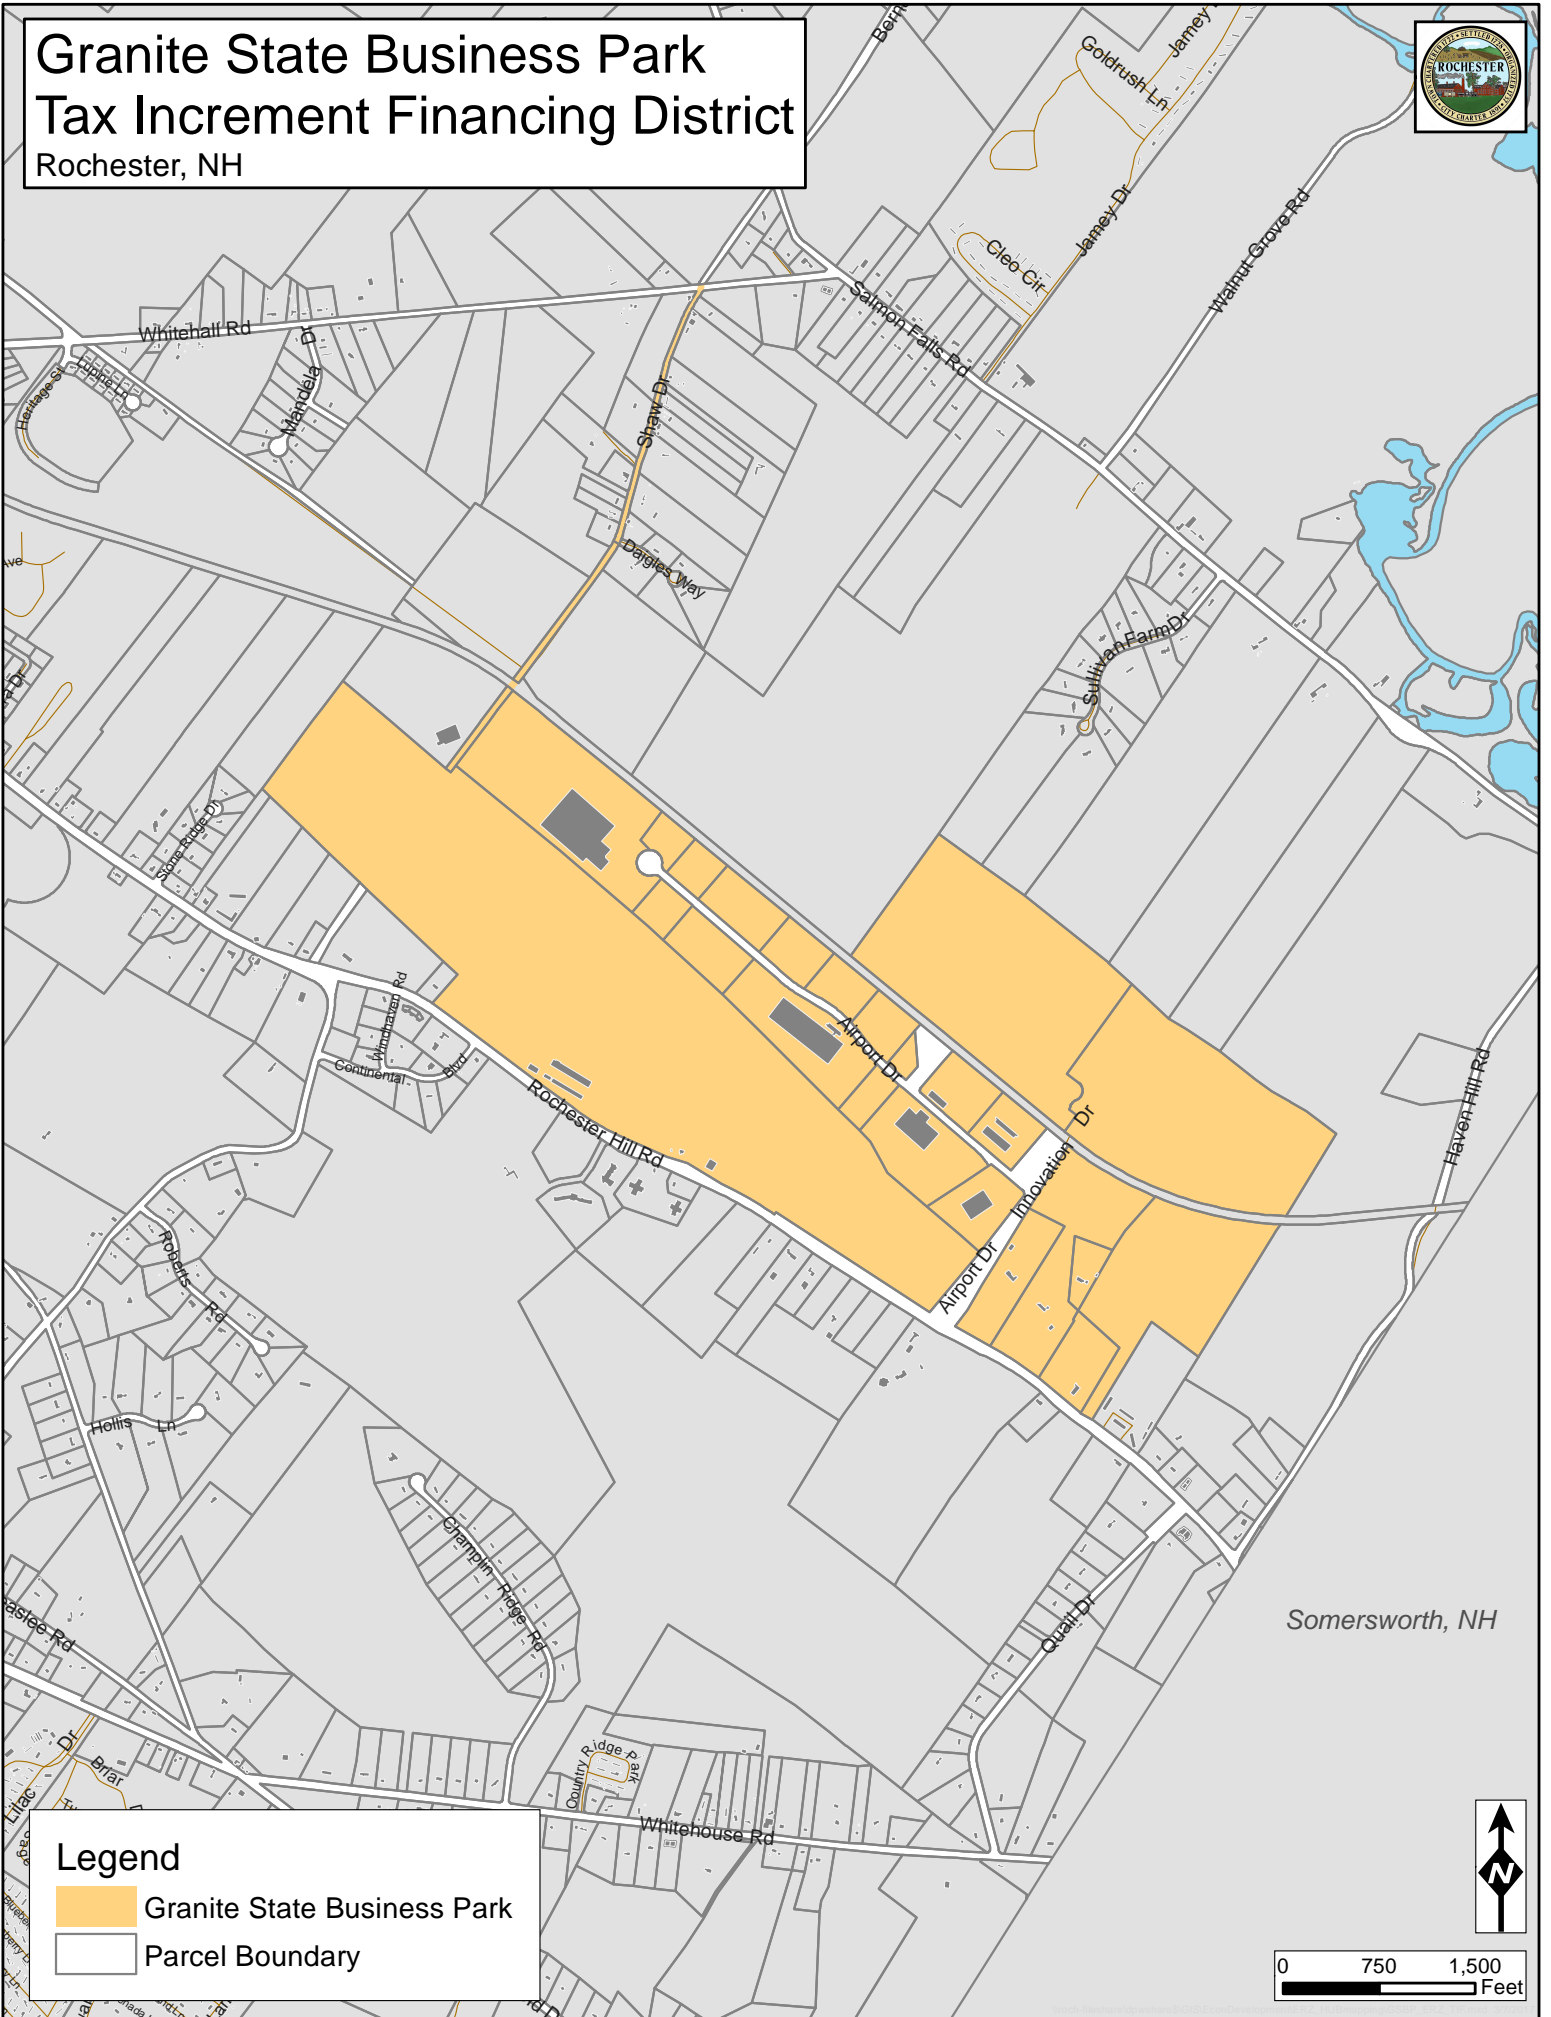

Granite State Business Park Tax Increment Financing District

Rochester, NH

Legend

-  Granite State Business Park
-  Parcel Boundary

0 750 1,500
Feet