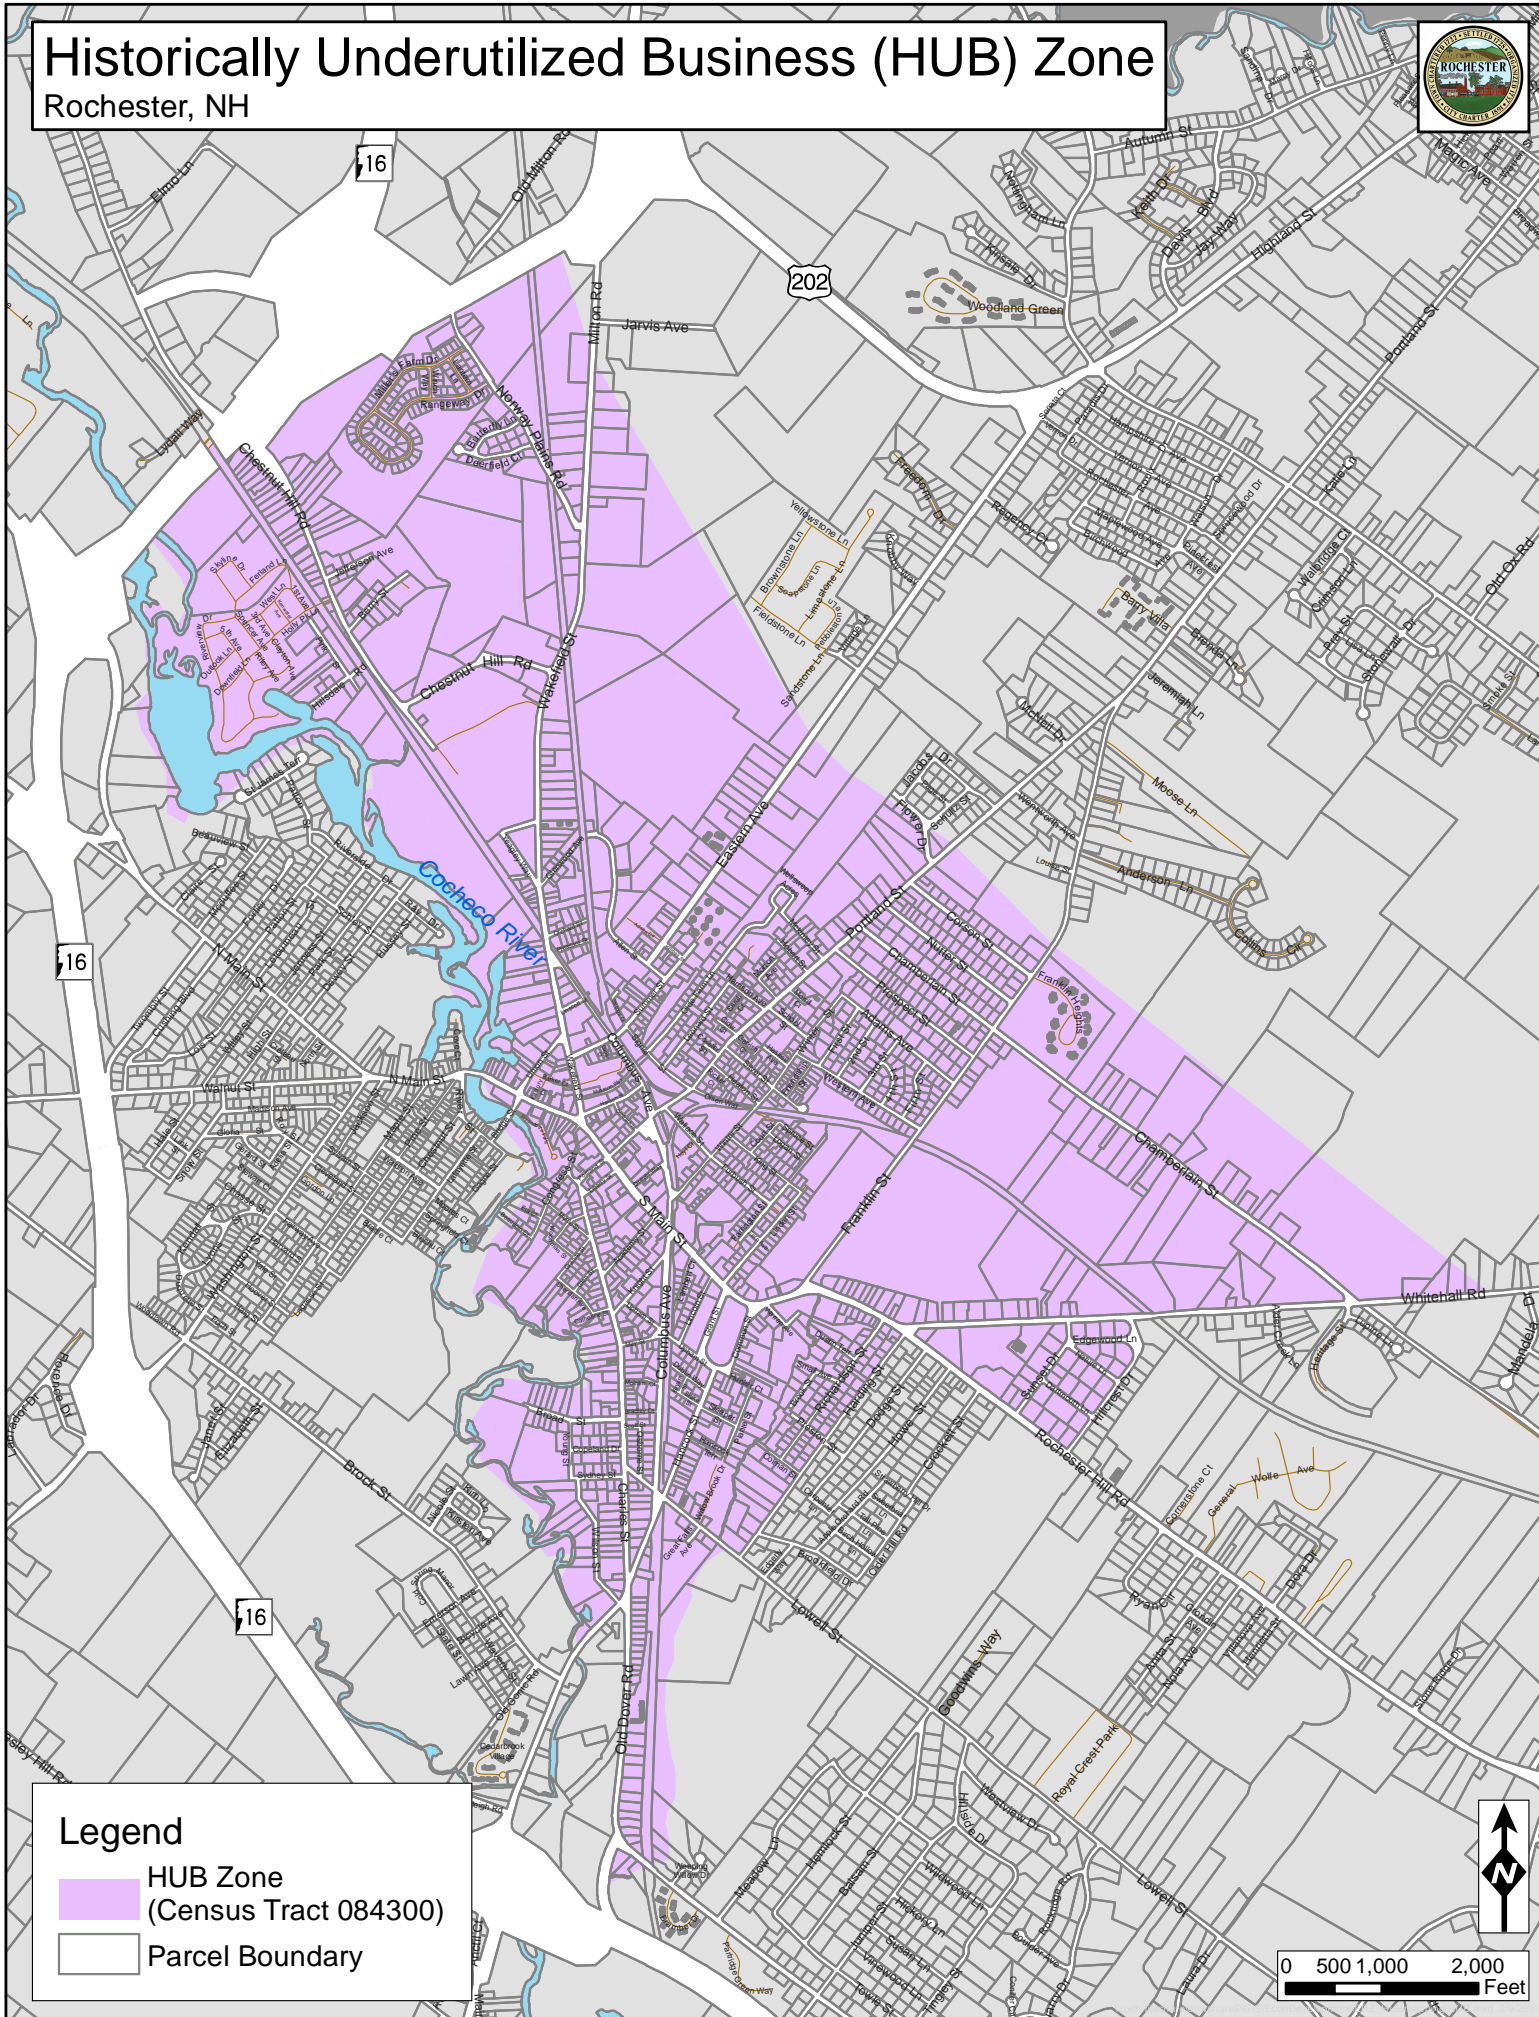

Historically Underutilized Business (HUB) Zone

Rochester, NH

Legend

-  HUB Zone (Census Tract 084300)
-  Parcel Boundary

0 500 1,000 2,000 Feet